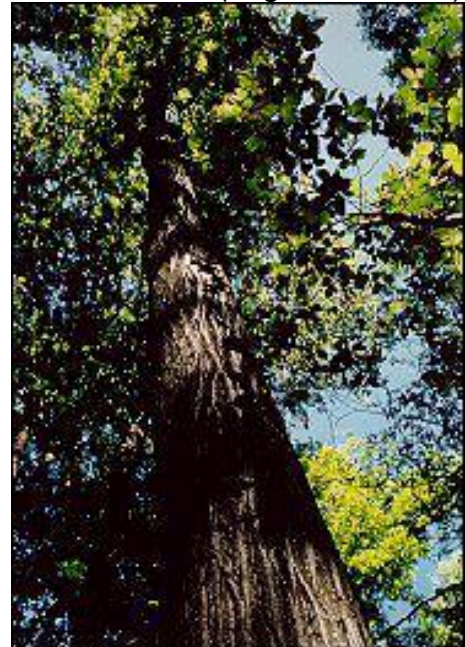

Species at Risk in Tyendinaga

Endangered

King Rail (*Rallus elegans*)

Spotted Turtle (*Clemmys guttata*)

Eastern Loggerhead Shrike
(*Lanius ludovicianus migrans*)

Butternut (*Juglans cinerea*)

Endangered

***Juniper Sedge* (*Carex juniperorum*)**

Panic Grass

Dry Tallgrass Prairie Type

Narrow-leaved Wild Leek

Threatened

Least Bittern (*Ixobrychus exilis*)

Stinkpot Turtle (*Sternotherus odoratus*)

Blanding's Turtle
(*Emydoidea blandingii*)

Dwarf Hackberry (*Celtis tenuifolia*)